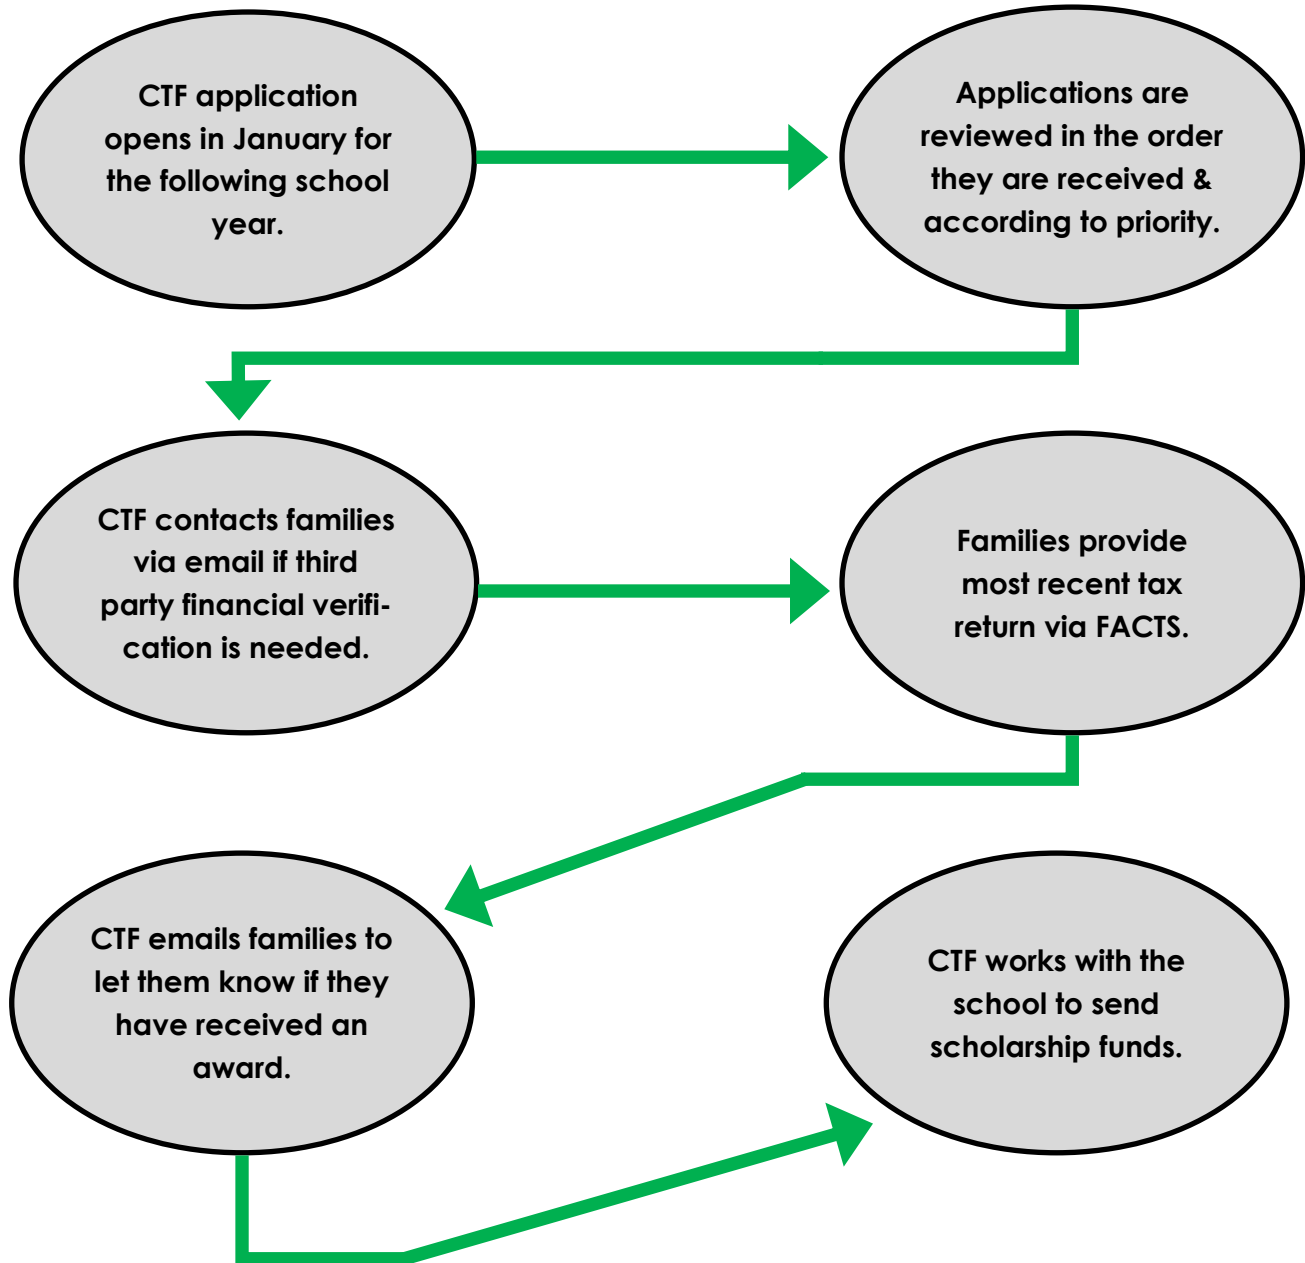

IL Scholarship Application Timeline

PLEASE NOTE: *the entire scholarship process can take anywhere from a few weeks to a few months depending on when scholarship funds come in!*

Questions?